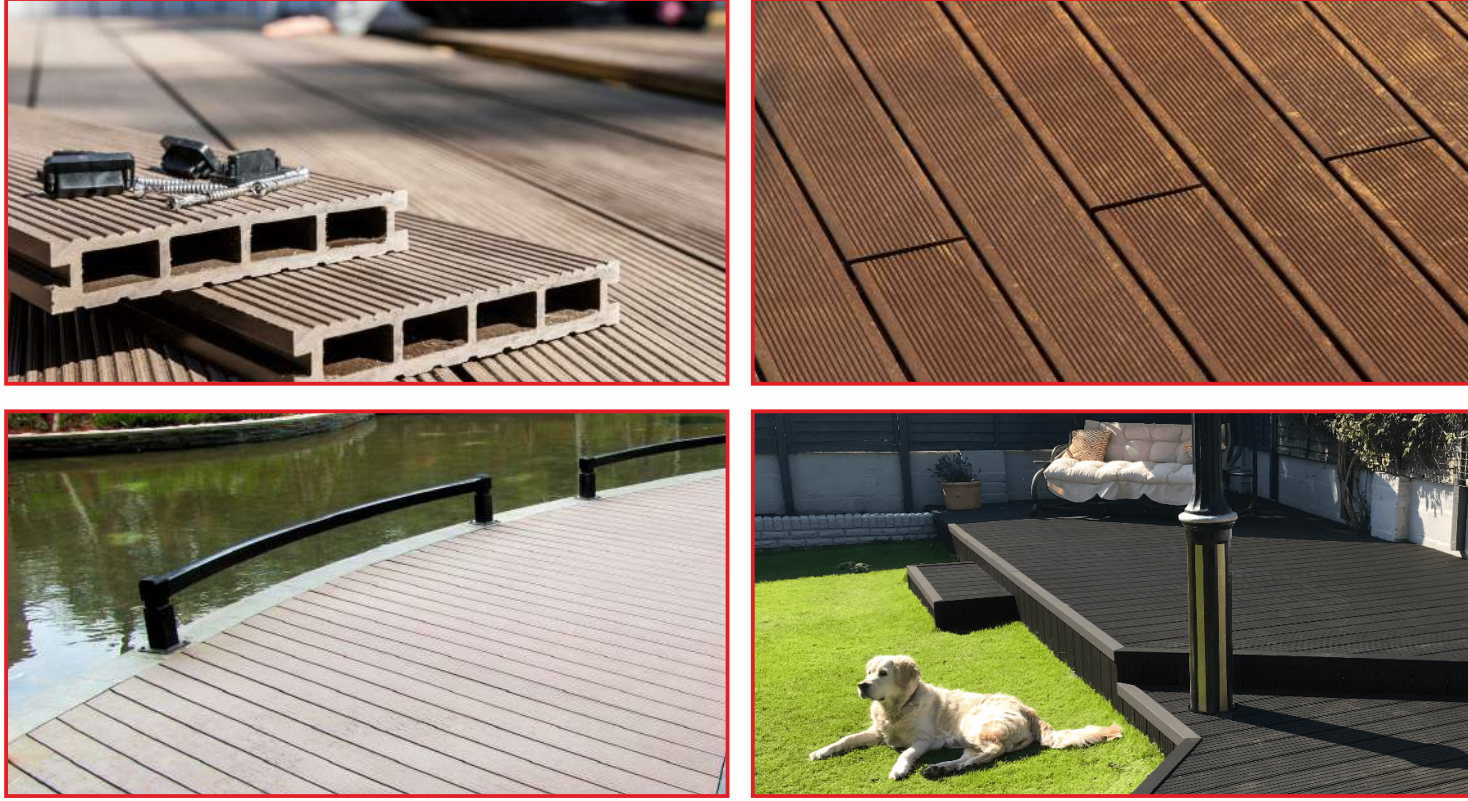

Deck Profiles Deck Profilleri