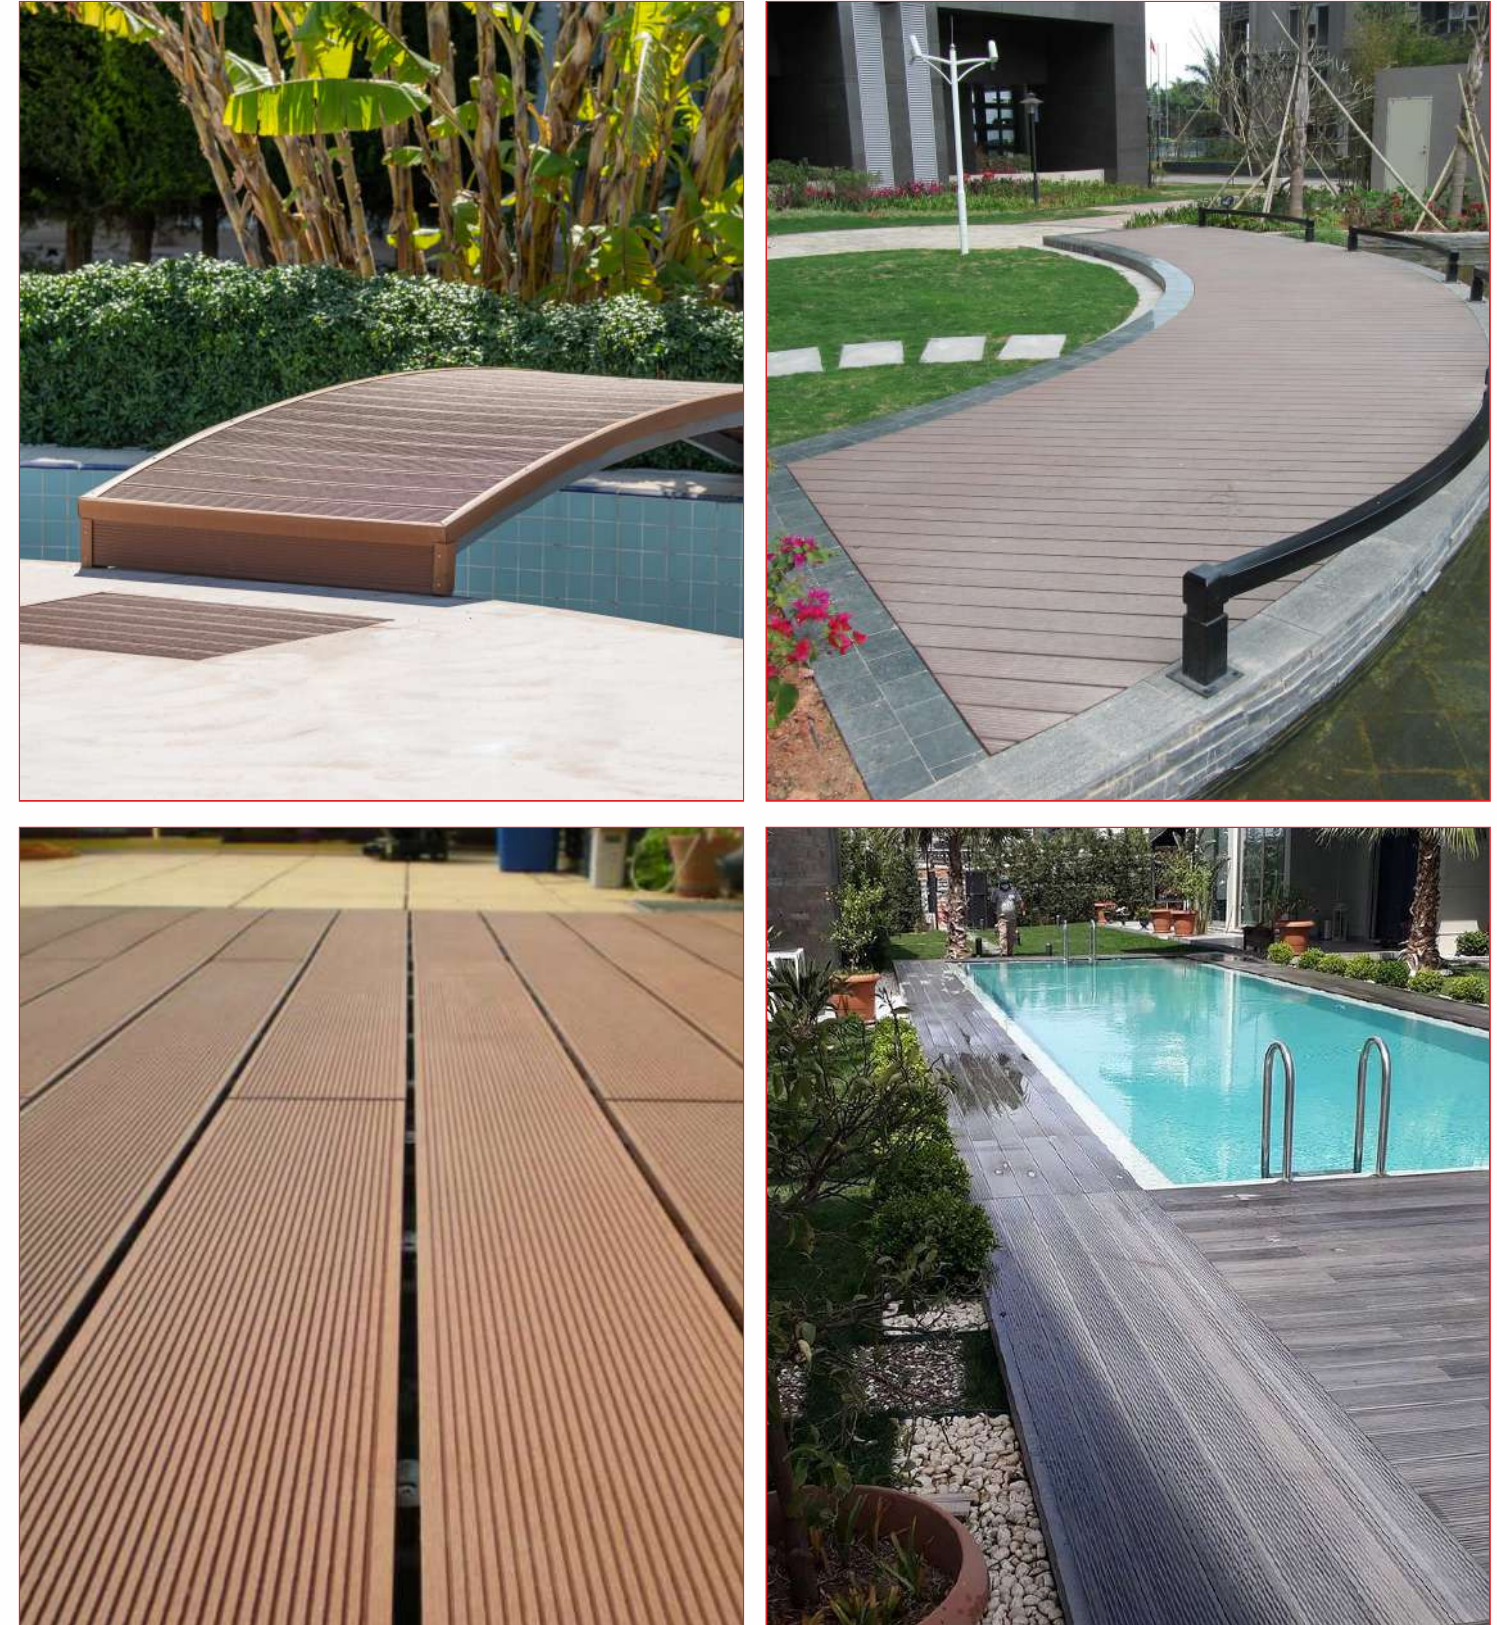

Colors Renkler

			
Anthracite Antrasit	Nut Coffee Fındık Kahve	Grey Gri	Wheat Buğday

Deck Profiles Deck Profilleri

Pergola Pergola

Pergola Pergola

Decker pergola products make your spaces look sophisticated and modern. Using open spaces by protecting you from rain and sun while expanding your usage area offers the opportunity.