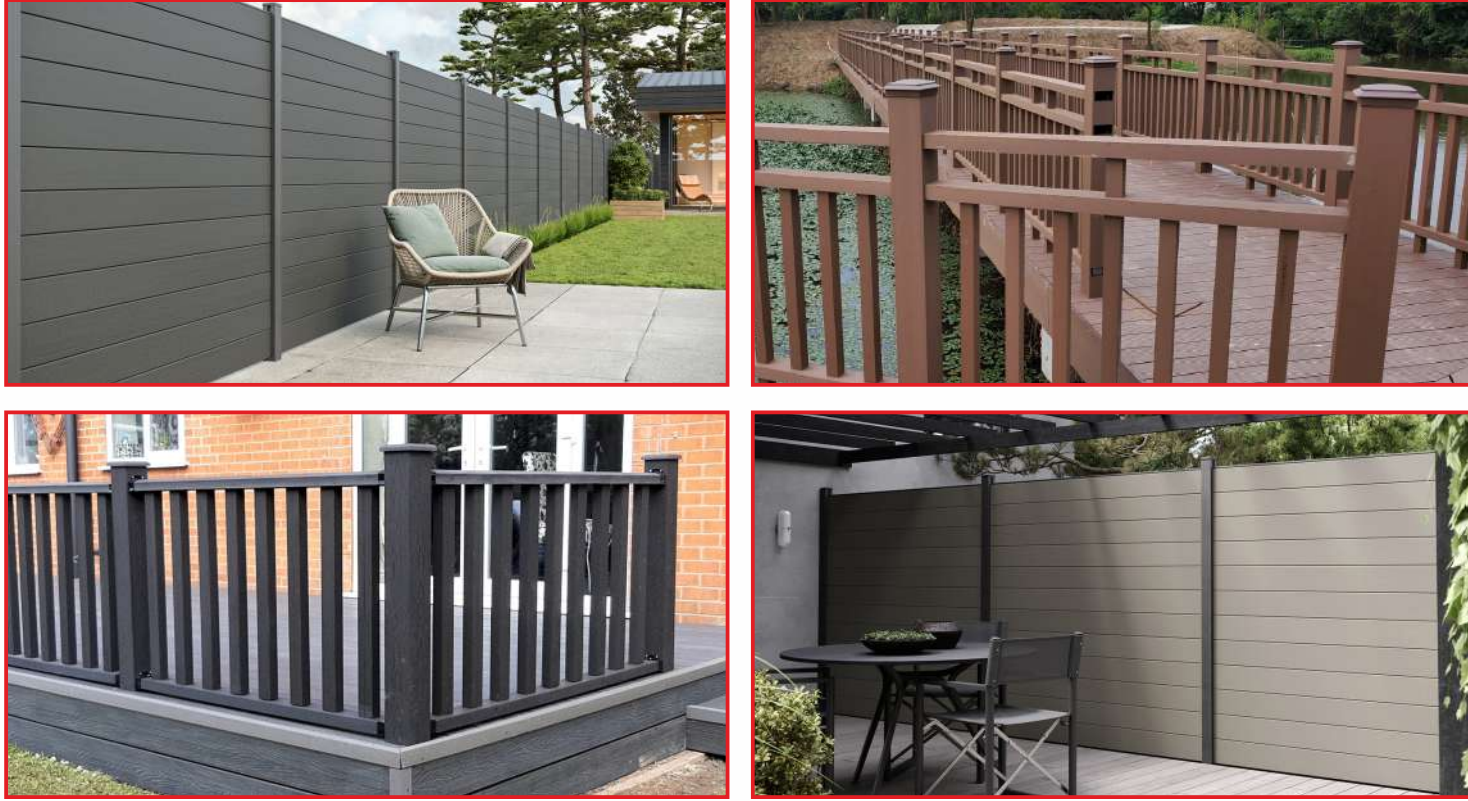

Railing and Fence *Korkuluk ve Çit*